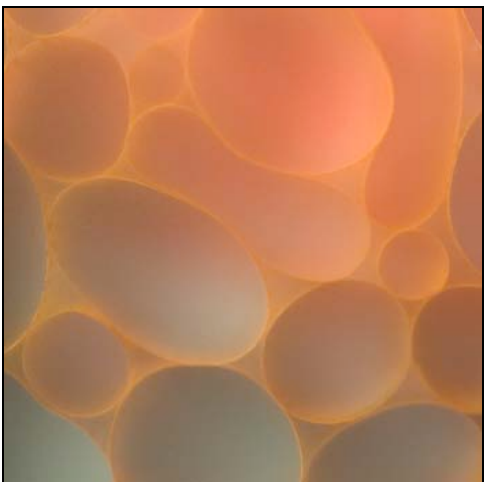

Conrad
Wilde
Gallery

Radiance:

Light, Space & Perception

Lori del Mar

Heather Hutchison

Carrie Seid

Conrad Wilde Gallery

is pleased to welcome *Radiance: Light, Space & Perception*. The show opens Saturday, October 2nd with an artist talk at 5 p.m. followed by a reception from 6 to 9 p.m.

The exhibit features works by Lori del Mar, Heather Hutchison, and Carrie Seid. Lori del Mar investigates visual perception through subtle layers of color revealed through contemplation over time. Heather Hutchison captures the magical changing of light over a 24-hour period in time-lapsed video. Carrie Seid presents sculptural wall pieces that seem to glow as they filter and reflect light in saturated color.