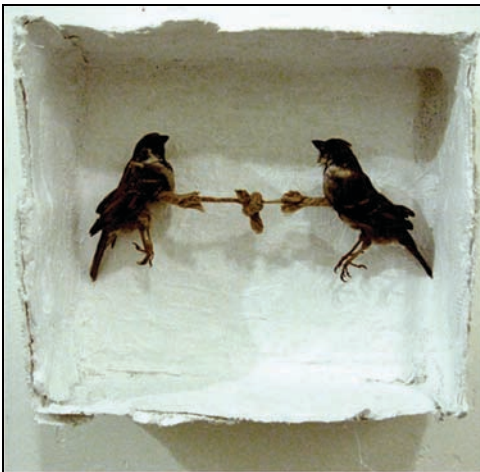

# Dislocations

Catherine Nash

Rebecca Hamlin

Herb Stratford

Conrad Wilde Gallery is pleased to present, *Dislocations*, an exhibition of found-object assemblage works that explore the metaphysics of place and memory. The show opens with an artist talk on Saturday, January 8<sup>th</sup> from 5-6 pm followed by a reception from 6-9 pm. The exhibit runs through Saturday, January 29<sup>th</sup>. Gallery hours are: Tuesday through Saturday from 11 am until 5 pm.

The show features work exclusively by Tucson- based artists:

David Adix  
Lois Epperson Gale  
Rebecca Hamlin  
Catherine Nash  
Herb Stratford

Conrad Wilde Gallery features contemporary painting, sculpture, and works on paper from emerging and established artists based locally and nationally. For information, please visit [www.conradwildegallery.com](http://www.conradwildegallery.com) or call 520.622.8997.