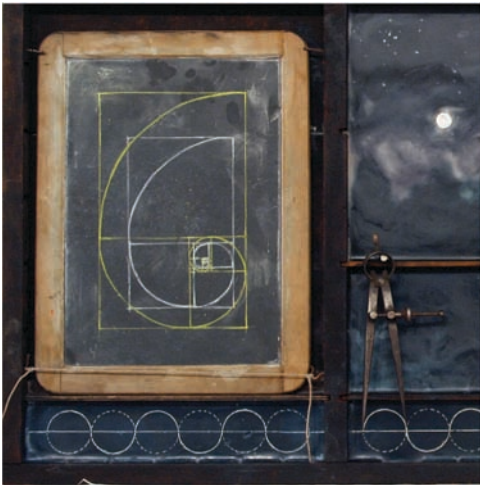

# Dislocations

Catherine Nash

Rebecca Hamlin

Herb Stratford

Conrad Wilde Gallery is pleased to present, *Dislocations*, an exhibition of found-object assemblage works that explore the metaphysics of place and memory. The show opens with an artist talk on Saturday, January 8<sup>th</sup> from 5-6 pm followed by a reception from 6-9 pm. The exhibit runs through Saturday, January 29<sup>th</sup>. Gallery hours are: Tuesday through Saturday from 11 am until 5 pm.