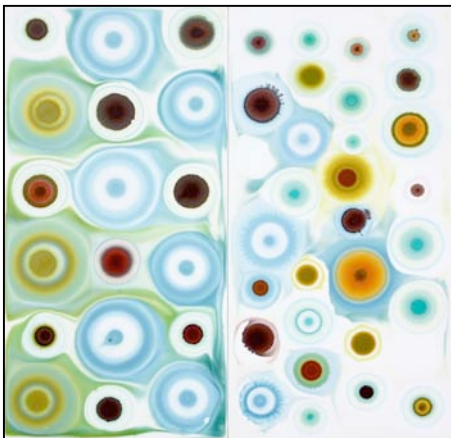

Oasis

Margaret Suchland

John Dempcy

Joanne Mattera

Conrad Wilde Gallery is pleased to present our springtime exhibition, *Oasis*. The show opens with a reception on Saturday, April 3rd, 2010 from 6:00-9:00 pm, and runs until Saturday, April 24th.

Literally and metaphorically a place of rest in a harsh environment, this Oasis is a collection of elegant and contemplative paintings by a group of local and national artists.

Featured in the exhibition are works by represented gallery artists, John Dempcy (Seattle, WA) and Joanne Mattera (Salem, MA) along with Tucson artists, Miles Conrad and Margaret Suchland. The exhibition also introduces the work of Lori del Mar, from Oakland, CA; a new artist to the gallery.