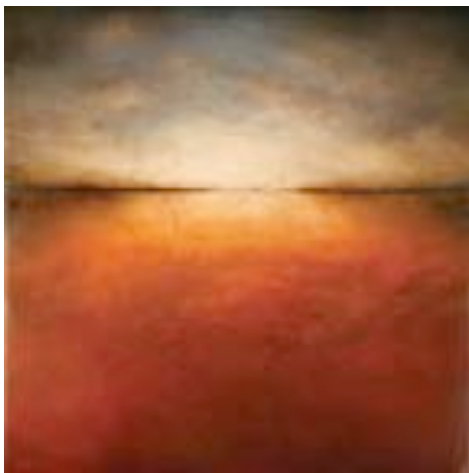

## *Earth and Sky*

Contact: Ryan Wilde 520-622-8997 or [info@conradwildegallery.com](mailto:info@conradwildegallery.com)

Catherine Nash

David Price

Catherine Nash

Conrad Wilde Gallery is pleased to present: *Earth and Sky*, an exhibition of encaustic paintings by Catherine Nash and David Price. The show opens with a reception on Saturday, November 1<sup>st</sup> from 6 to 9 pm and closes on Saturday, November 29<sup>th</sup>. Conrad Wilde Gallery is located at 210 N. 4<sup>th</sup> Avenue, in the heart of Tucson's downtown arts district. The Tucson Weekly recently listed Conrad Wilde Gallery among Tucson's leading art galleries in the 'Best of Tucson 2008' guide.

*Earth and Sky* is a meditation on the interplay of light upon the natural world. The exhibition features the lush, atmospheric paintings of Tucson artist, Catherine Nash and visiting artist, David Price. These quiet and contemplative works masterfully showcase the unparalleled sheen, translucency, and depth of the encaustic medium.

Catherine Nash presents mysterious and dense paintings of light-infused foliage observed during her annual summer pilgrimage to her studio-cabin in the Ozark Mountains of Missouri. David Price's abstractions translate the ever-changing light meeting the horizon inspired by the expansive views of Puget Sound as seen from his hometown of Whidbey Island, Washington.