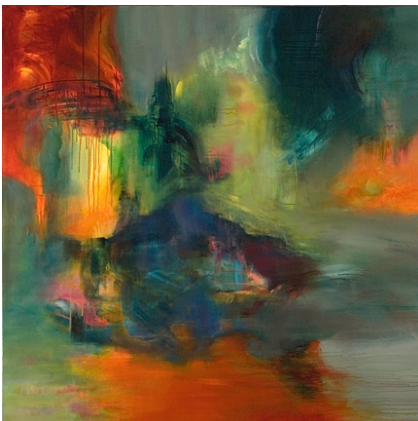

Conrad
Wilde
Gallery

...Going, Going Gone! **Moving Event**

For Immediate Release

Contact: Miles Conrad 520-622-8997 or info@conradwildegallery.com

Conrad Wilde Gallery is moving! Help us lighten our load by bidding on furniture, fixtures, and art by some of Tucson's top contemporary artists including: